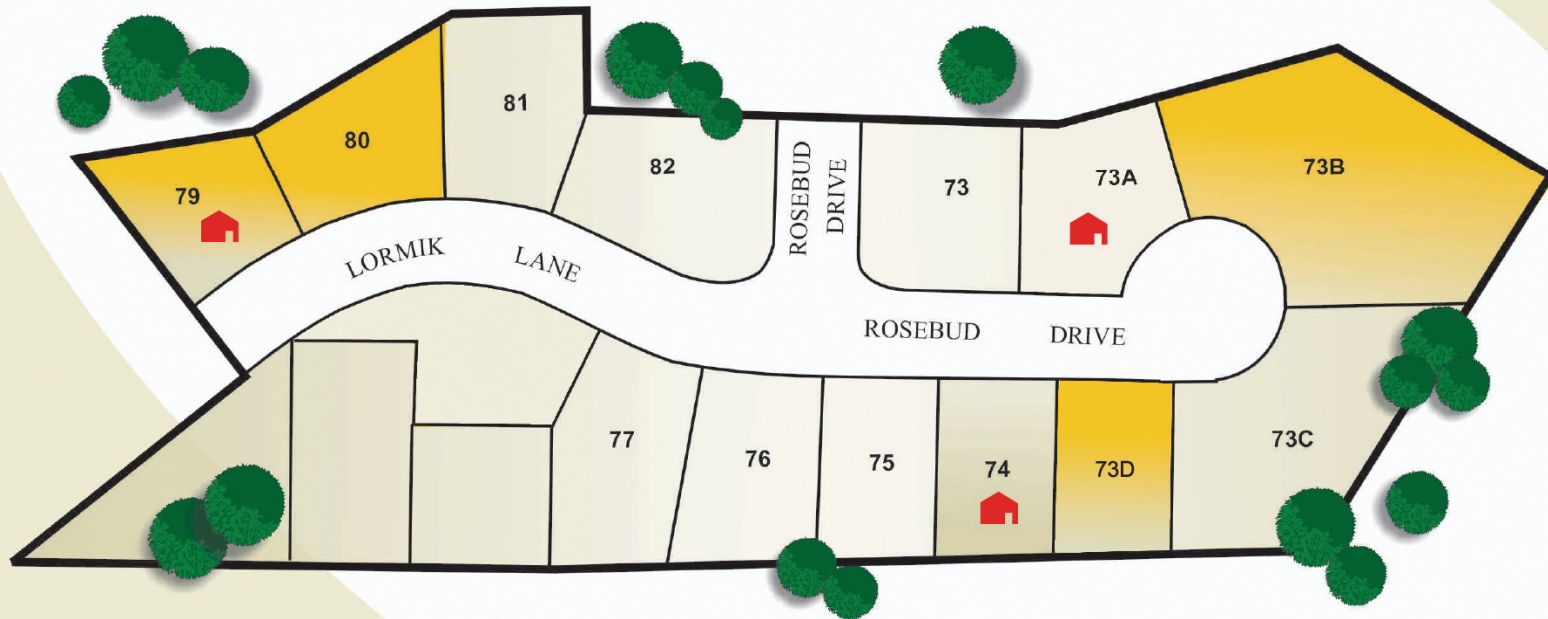

WESTVALE Cres

- West Genesee Schools
- From the \$150's
- Homes from 1265 sf. – 3000 sf.

Westvale, NY

-  Sold Homes
-  Available Homes
-  Available Lots

The illustrations are for marketing purposes. The lot size, landscaping and roadways are approximate, they may not be exact to scale.