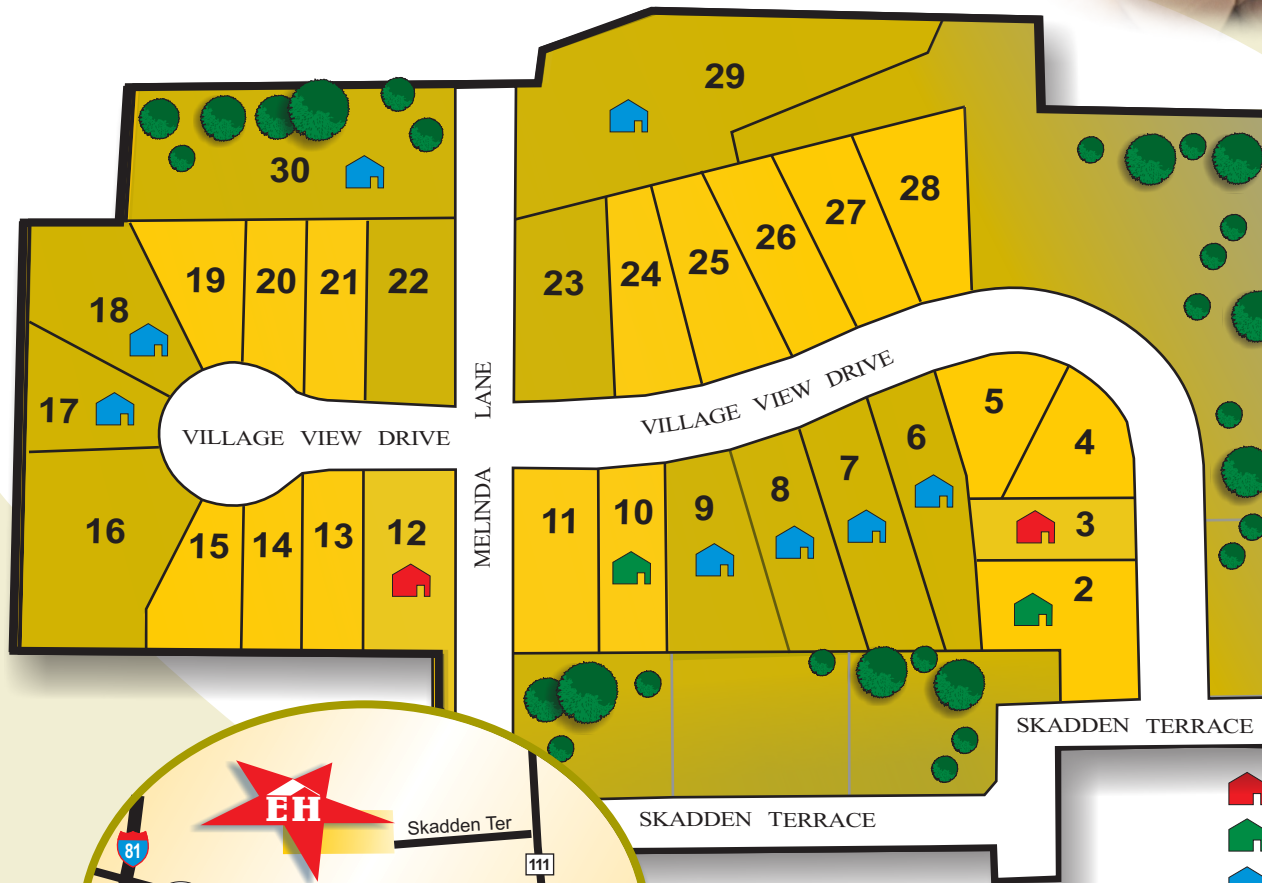

# Southern View

## ESTATES

- From the \$160's
- Homes from 1250 sf. – 2429 sf.

- Sold Homes
- Available Homes
- Existing Homes
- Available Home Site

The illustrations are for marketing purposes. The lot size, landscaping and roadways are approximate, they may not be exact to scale.