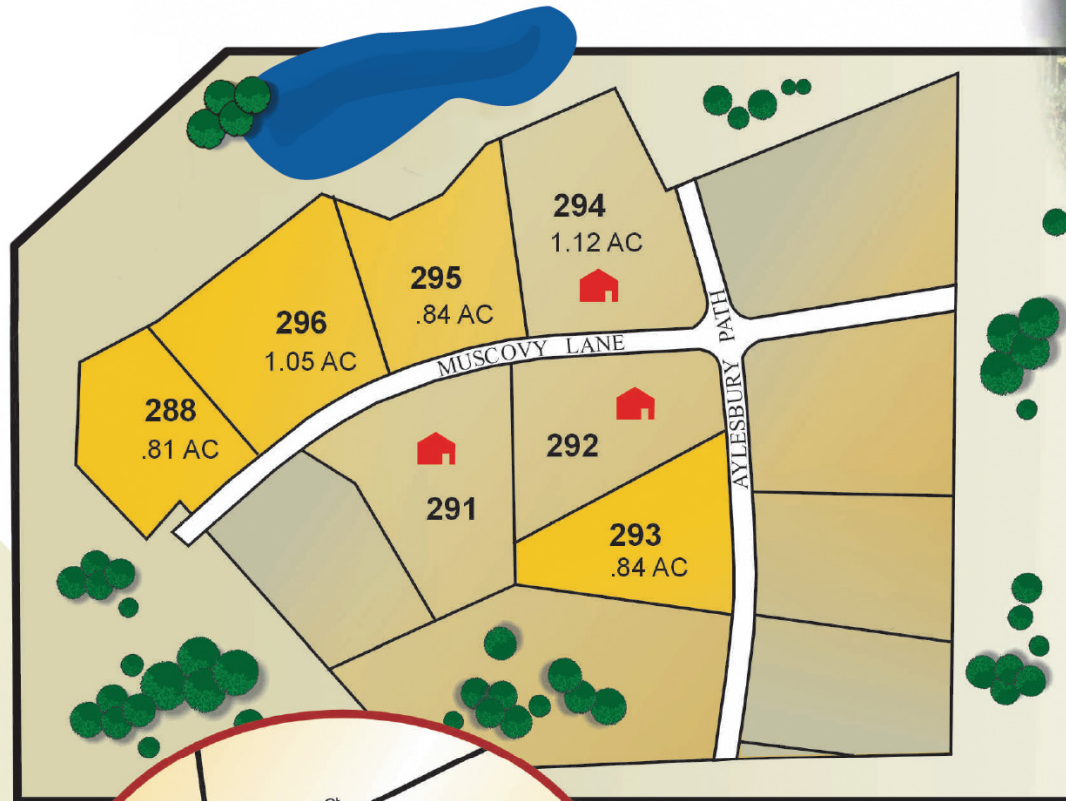

# MALLARD'S LANDING

- Fayetteville Manlius Schools
- From the \$420's
- Homes from 3500 sf. – 4000 sf.

- Sold Homes
- Available Homes
- Available Lots
- AC = Acreage

The illustrations are for marketing purposes. The lot size, landscaping and roadways are approximate, they may not be exact to scale.