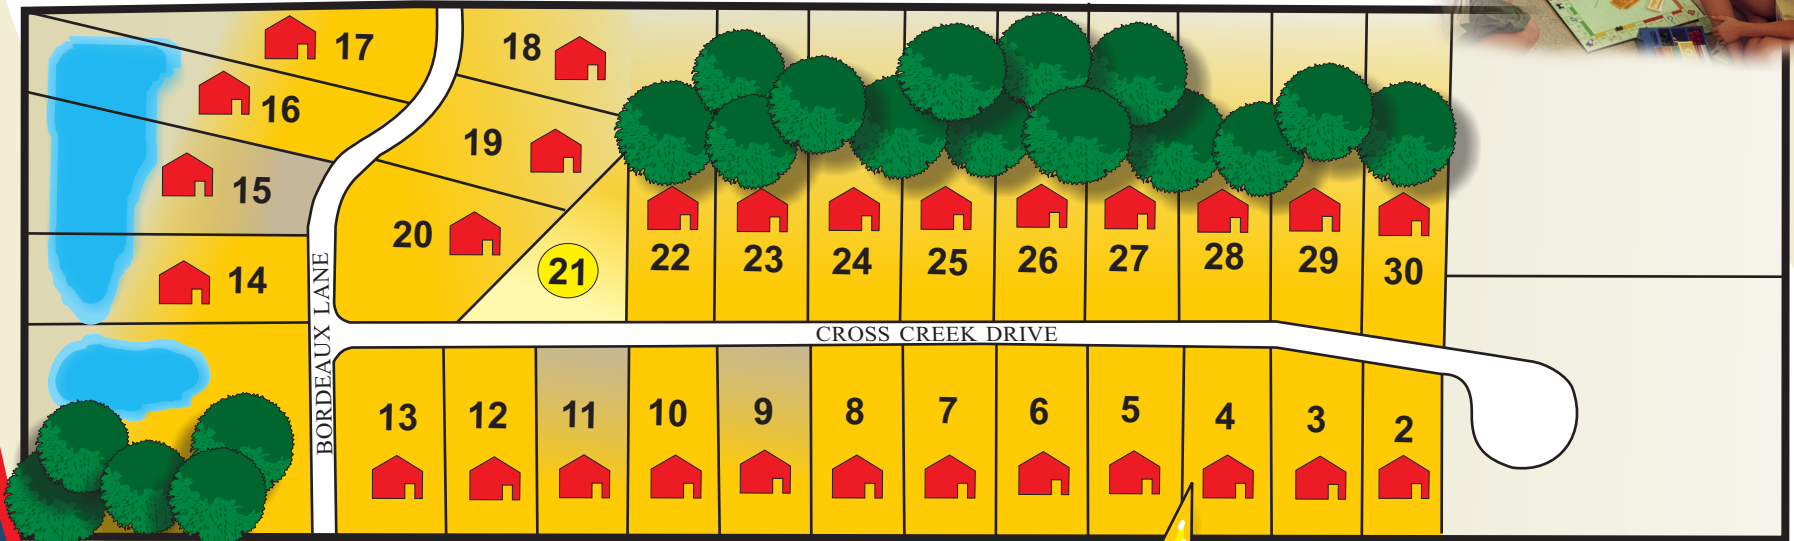

CROSS CREEK

at
Fairway
East

- Liverpool Schools
- From the \$150's
- Homes from 1265 sf. – 2134 sf.

The illustrations are for marketing purposes. The lot size, landscaping and roadways are approximate, they may not be exact to scale.