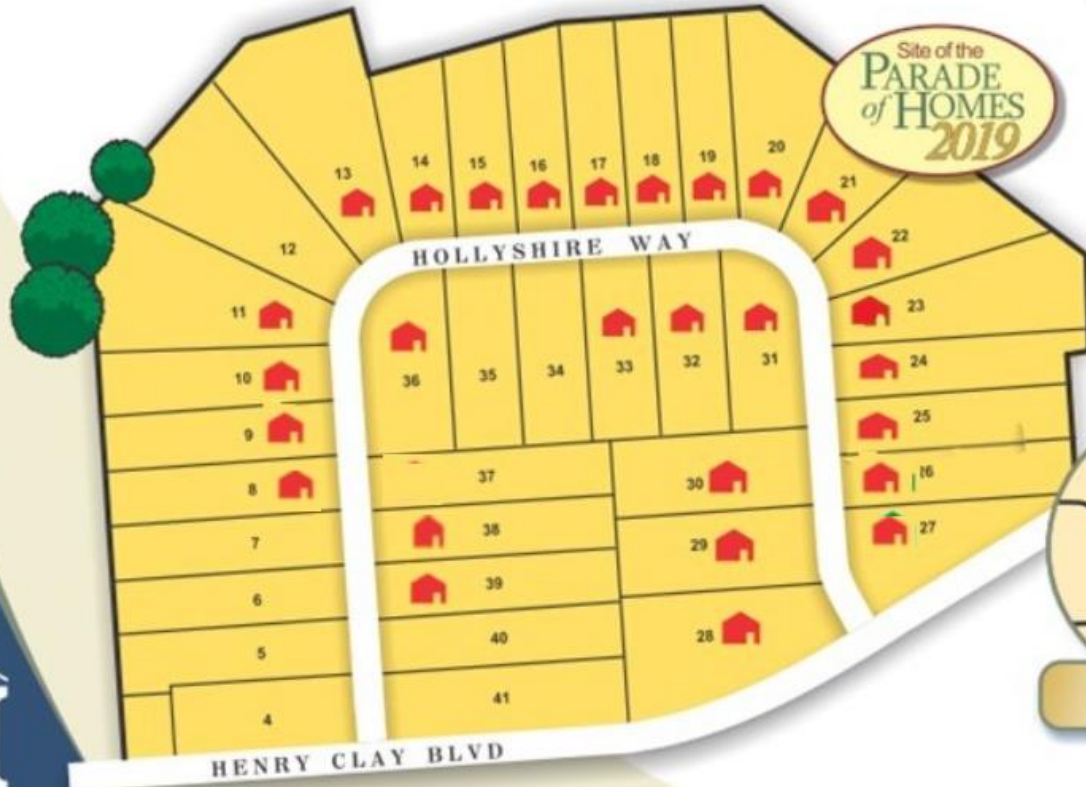

Wildflower

- From the \$450's
- 1- 2.3 Acre Home Sites
- Cicero-North Syracuse Schools

- Sold Homes
- Available Homes
- Existing Homes
- Available Home Site

EldanHomes.com
Check us out on Facebook too

The illustrations are for marketing purposes. The lot size, landscaping and roadways are approximate, they may not be exact to scale.