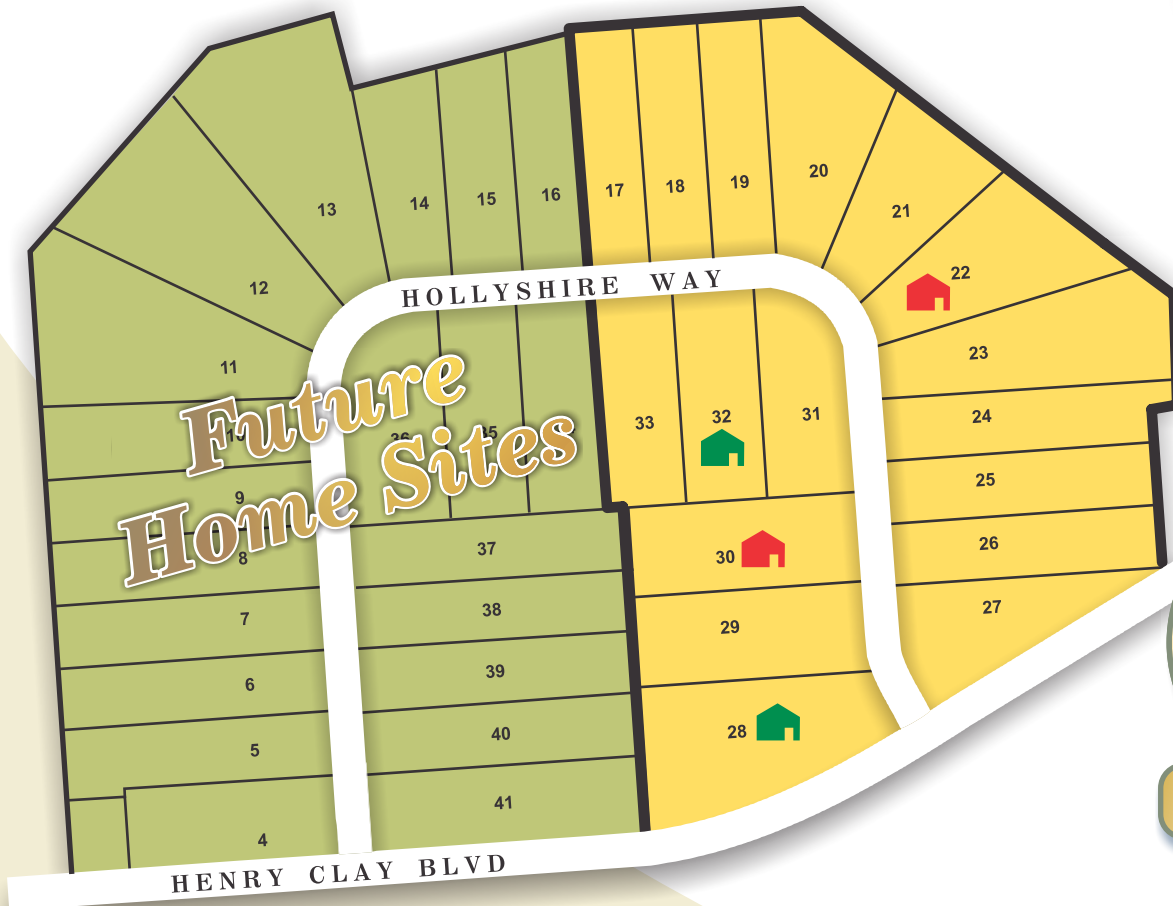

Wildflower

- From the \$260's
- Homes from 2000 sf. – 4000 sf.
- 1 – 2.3 Acre Home Sites
- Cicero North Syracuse Schools

- Sold Homes
- Available Homes
- Existing Homes
- Available Home Site

Visit us at:
EldanHomes.com

The illustrations are for marketing purposes. The lot size, landscaping and roadways are approximate, they may not be exact to scale.

For more information,
 contact our New Home Specialist:
315.409.7450