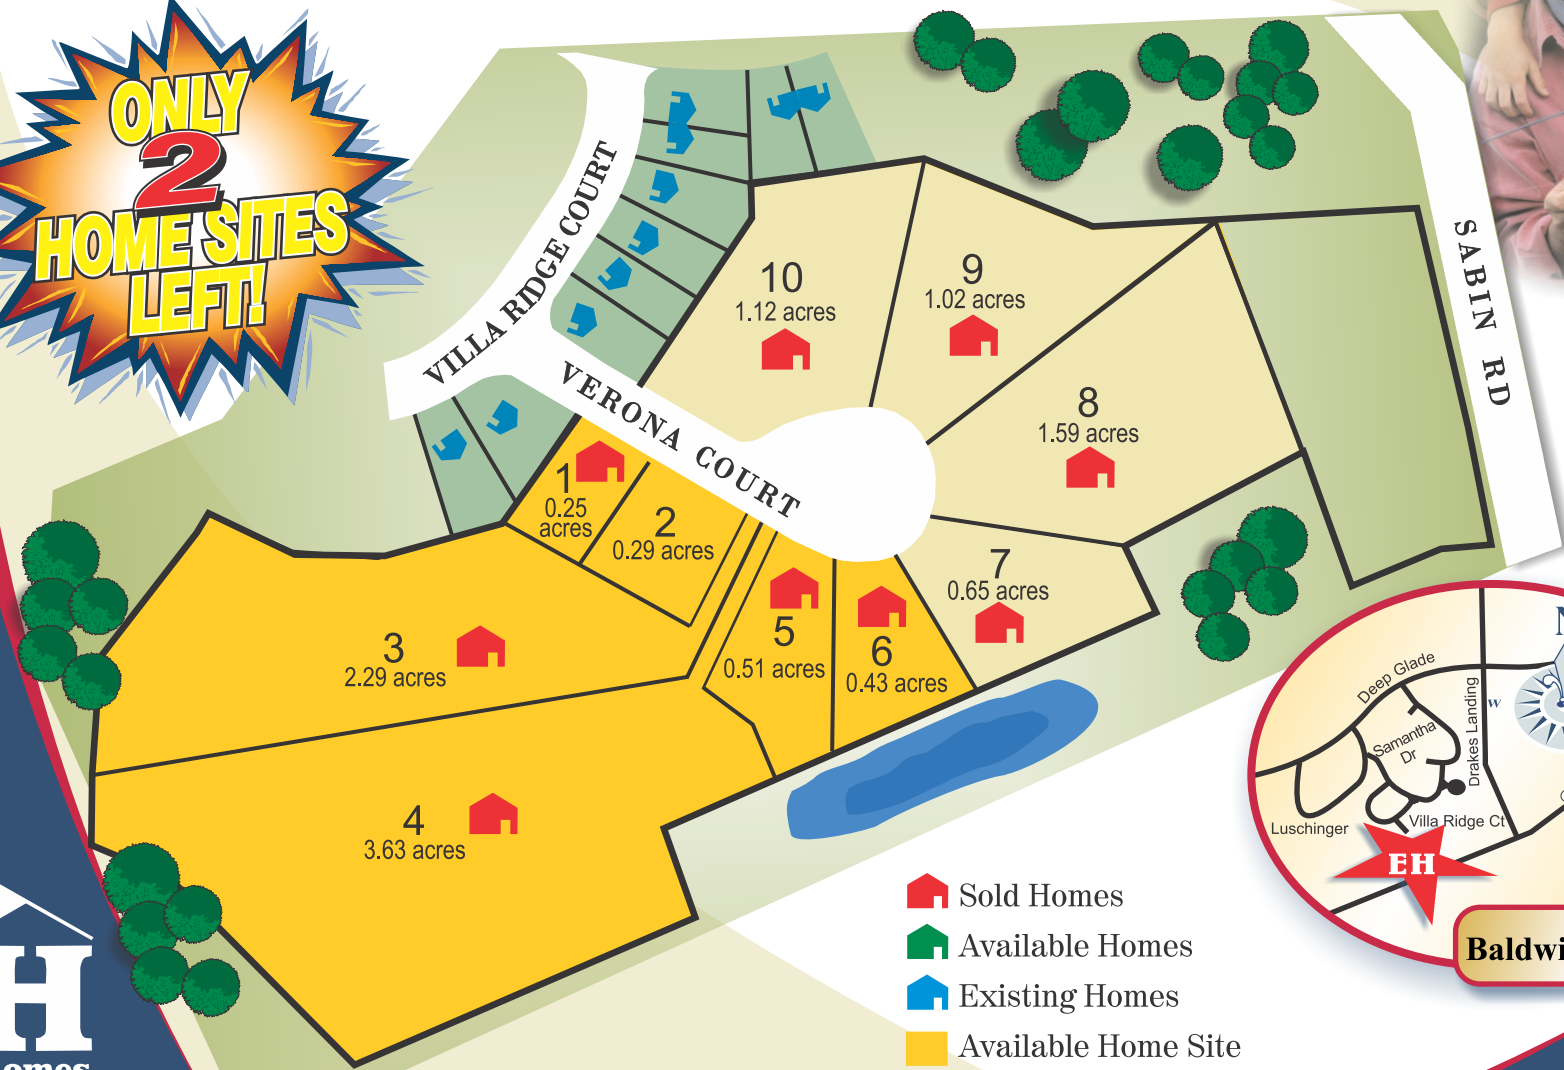

# The Estates at *Crimson Ridge* at Radisson

- From \$250's
- Homes from 1700 sf. – 4000 sf.
- 0.25 – 3.6 Acre Home Sites
- Baldwinsville Schools

**ONLY  
2  
HOME SITES  
LEFT!**

Visit us at:  
[EldanHomes.com](http://EldanHomes.com)

The illustrations are for marketing purposes. The lot size, landscaping and roadways are approximate, they may not be exact to scale.

For more information,  
contact our New Home Specialist:

**315.491.4587**