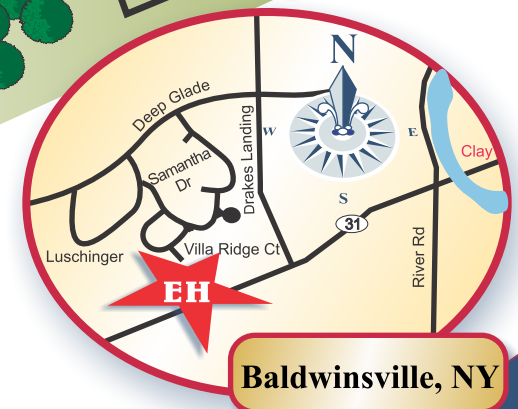

# The Estates at *Crimson Ridge* at Radisson

- From \$250's
- Homes from 1700 sf. – 4000 sf.
- 0.25 – 3.6 Acre Home Sites
- Baldwinsville Schools

**ONLY  
2  
HOME SITES  
LEFT!**

Visit us at:  
[EldanHomes.com](http://EldanHomes.com)

The illustrations are for marketing purposes. The lot size, landscaping and roadways are approximate, they may not be exact to scale.

For more information,  
contact our New Home Specialist:

**315.491.4587**